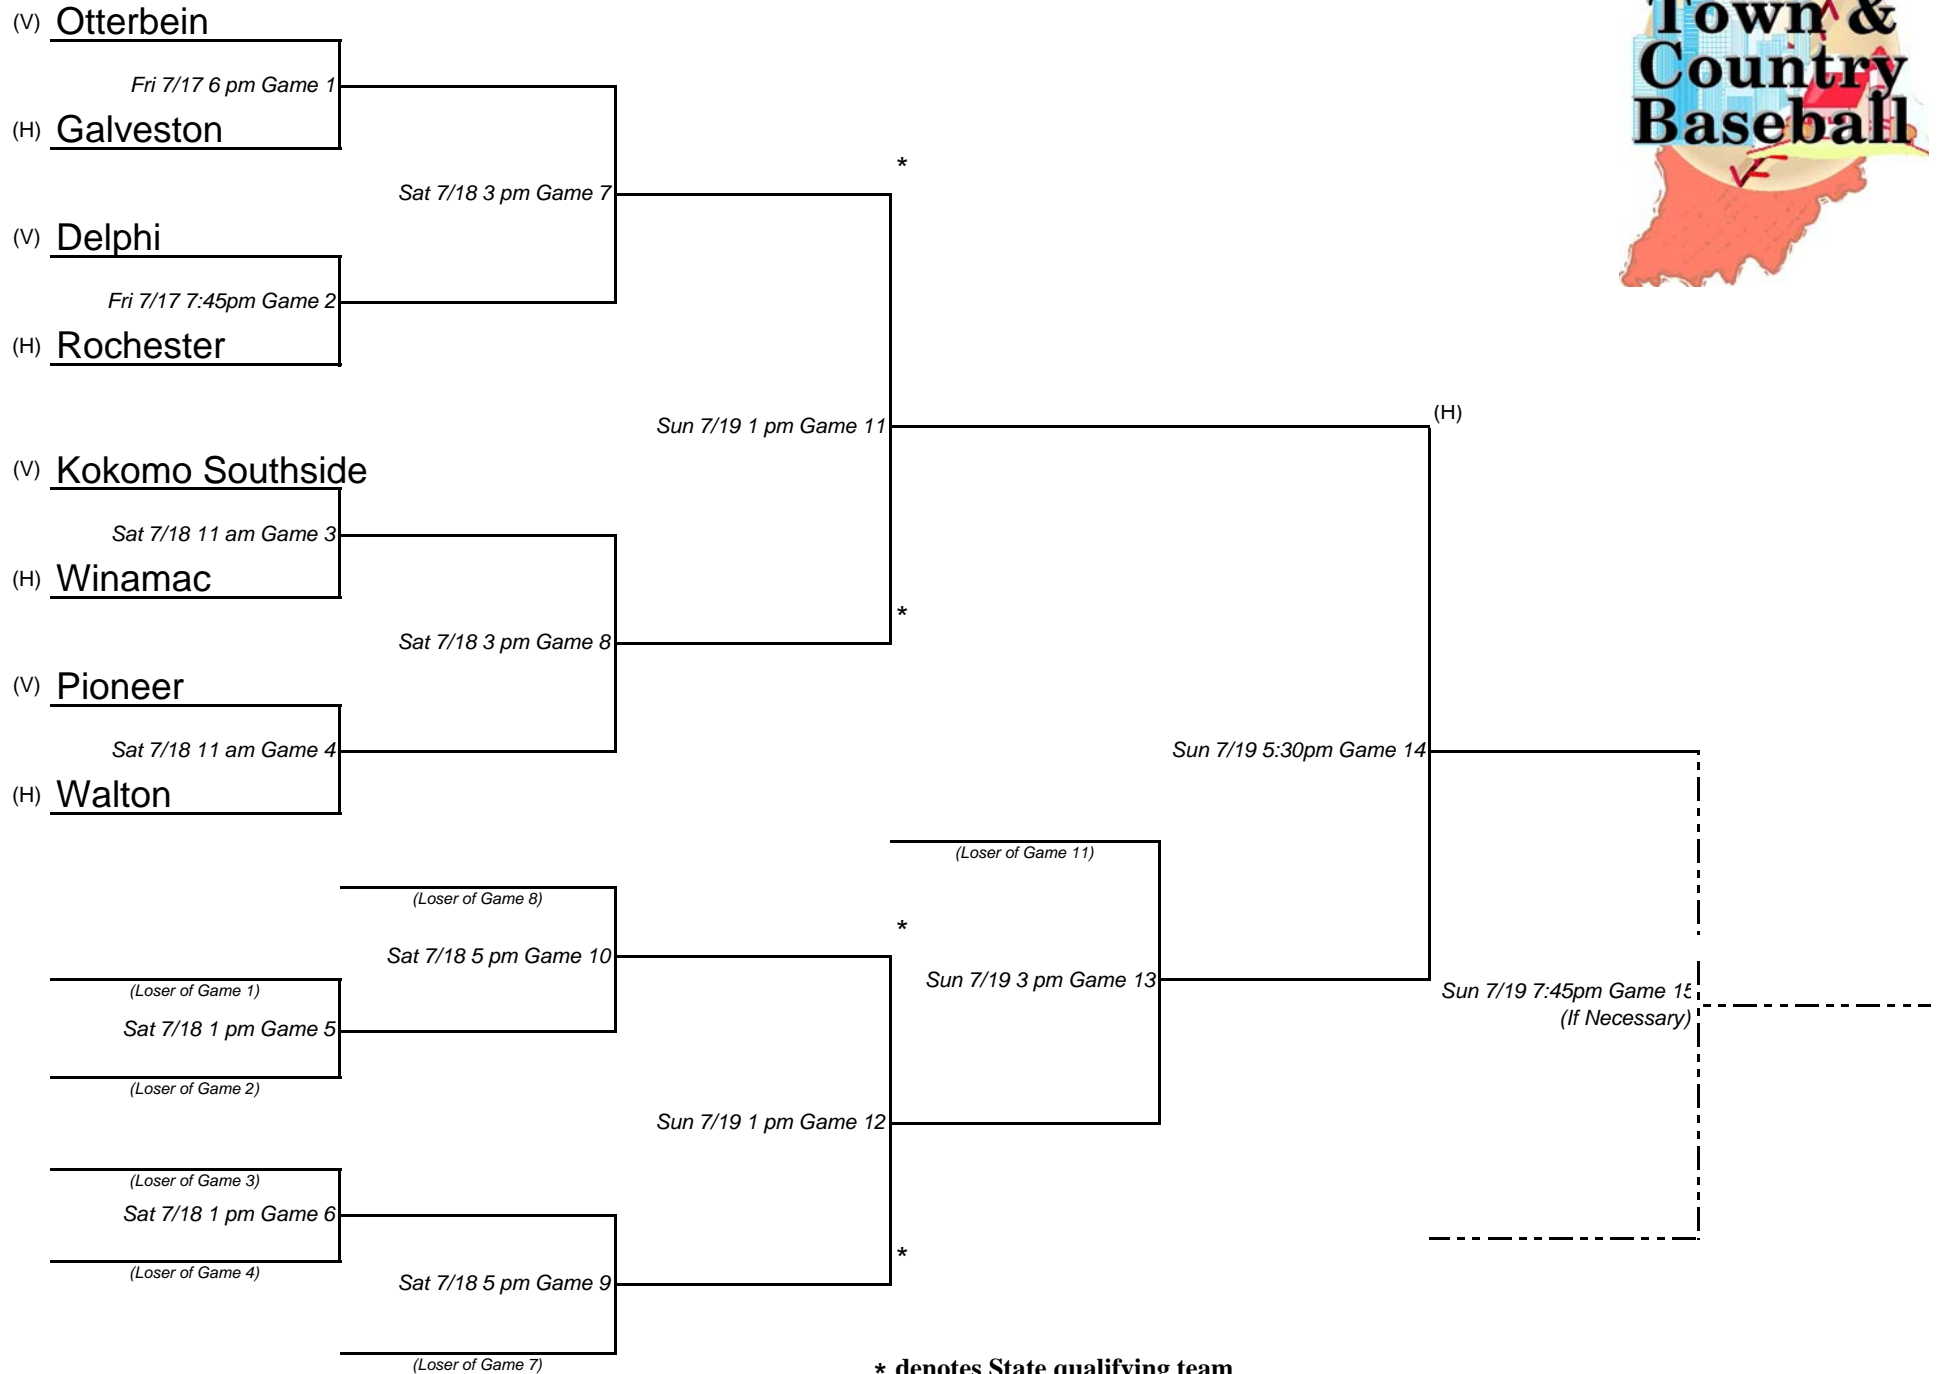

12u Softball District I

Host Site: Otterbein

*** denotes State qualifying team**

**** Home/Visitor decided by coin toss for games 5 thru 13 & game 15, (if necessary)**