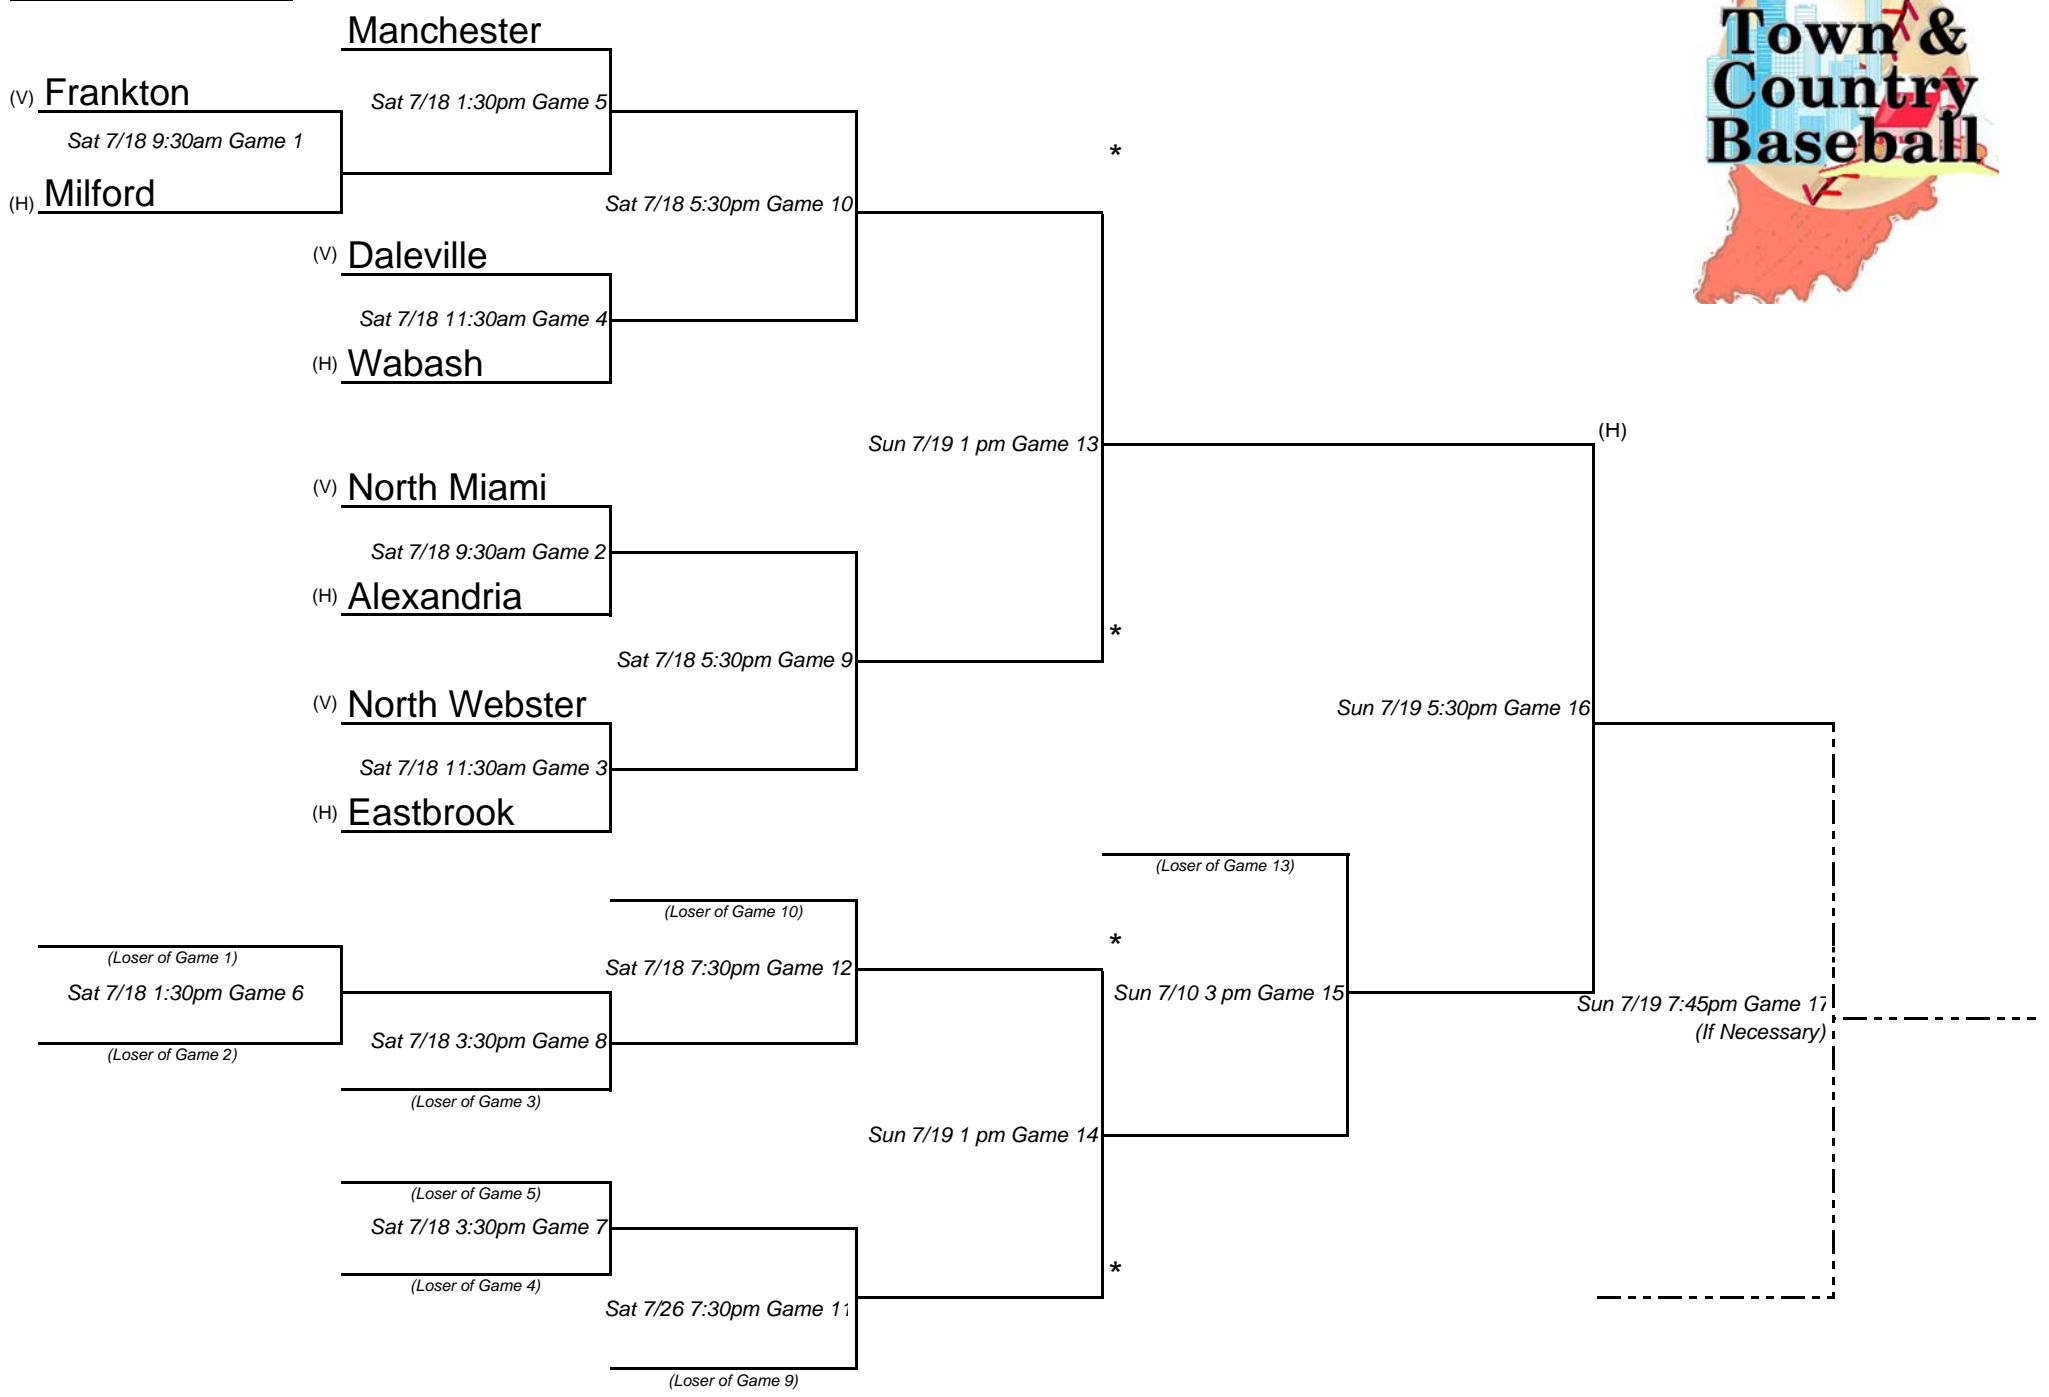

# 12u Softball District II

Host Site: Wabash

\* denotes State qualifying team  
 \*\* Home/Visitor decided by coin toss for games 6 thru 15 & game 17, (if necessary)