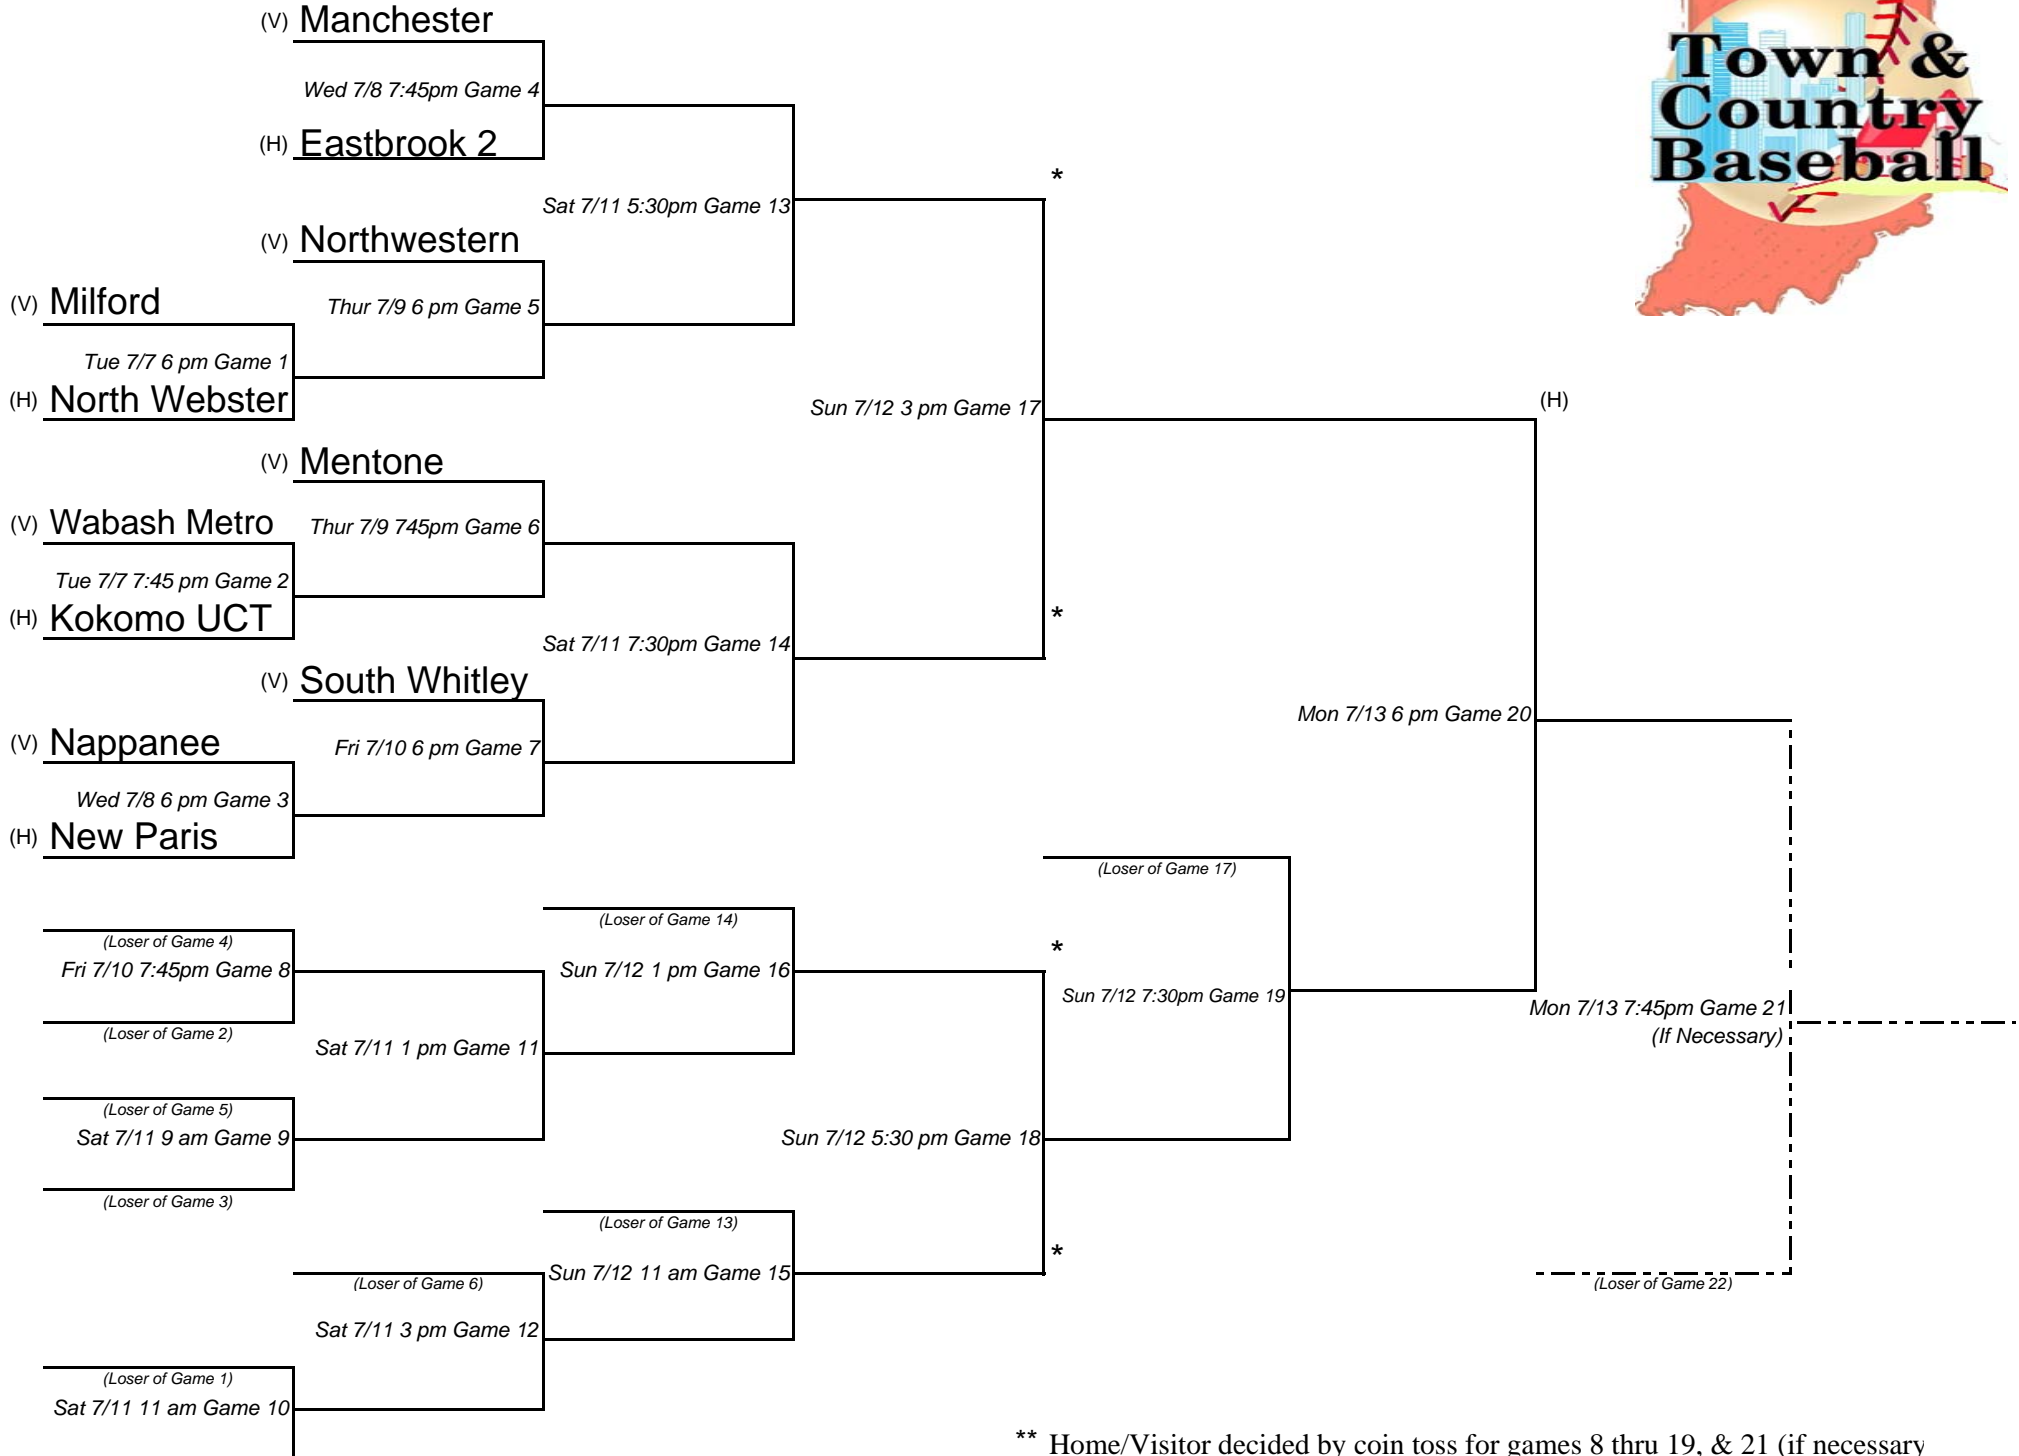

Senior District # II

Host Site: North Manchester

** Home/Visitor decided by coin toss for games 8 thru 19, & 21 (if necessary)